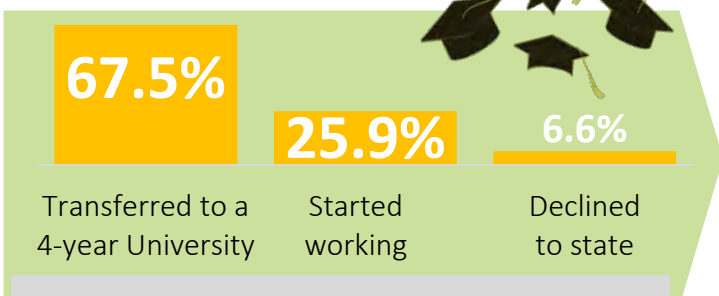

Golden West College Institutional Student Learning Outcomes (iSLO) Survey

This iSLO survey was completed by GWC alumni who graduated between 2012 and 2017. The survey focused on the knowledge that students gained during their time at GWC. This infographic is a representation of answers provided by 483 respondents.

WHAT ALUMNI ARE SAYING...

Percentage of respondents who "Strongly Agree" or "Agree" that they ...

WHAT ALUMNI DID AFTER GRADUATING GWC

Note. Top 5 universities that respondents transferred to: CSULB (70); CSUF (67); CSUDH (13); UCI (11); UCLA (7). Of the "Started working" respondents, 39 identified working in the Nursing field.