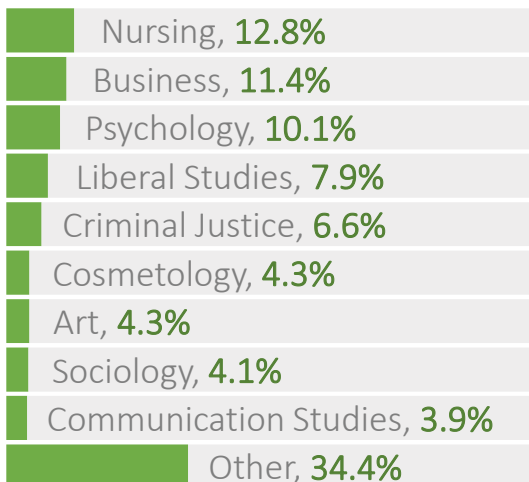

Golden West College Institutional Student Learning Outcomes (iSLO) Survey

This iSLO survey was completed by GWC alumni who graduated between 2012 and 2017. The survey focused on the knowledge that students gained during their time at GWC. This infographic is a representation of answers provided by 483 respondents.

WHAT ALUMNI ARE SAYING...

Percentage of respondents who "Strongly Agree" or "Agree" that they ...

WHAT ALUMNI DID AFTER GRADUATING GWC

Note. Top 5 universities that respondents transferred to: CSULB (70); CSUF (67); CSUDH (13); UCI (11); UCLA (7). Of the "Started working" respondents, 39 identified working in the Nursing field.

TOP 10 MAJORS

DEMOGRAPHIC PROFILE OF RESPONDENTS

GENDER

RACE/ETHNICITY

AGE GROUP

This survey was administered by GWC Office of Research, Planning, and Institutional Effectiveness in Summer 2018, via email, with data representing 6.5% of alumni contacted.