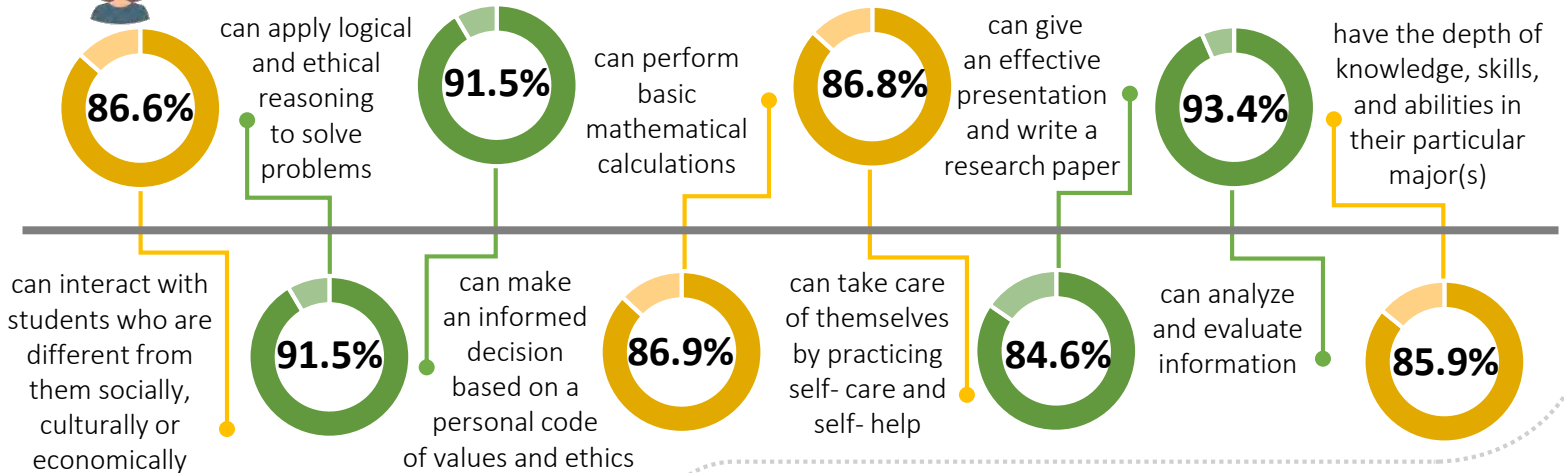

Golden West College Institutional Student Learning Outcomes (iSLO) Survey

This iSLO survey was completed by GWC alumni who graduated between 2012 and 2017. The survey focused on the knowledge that students gained during their time at GWC. This infographic is a representation of answers provided by 483 respondents.

WHAT ALUMNI ARE SAYING...

Percentage of respondents who "Strongly Agree" or "Agree" that they ...