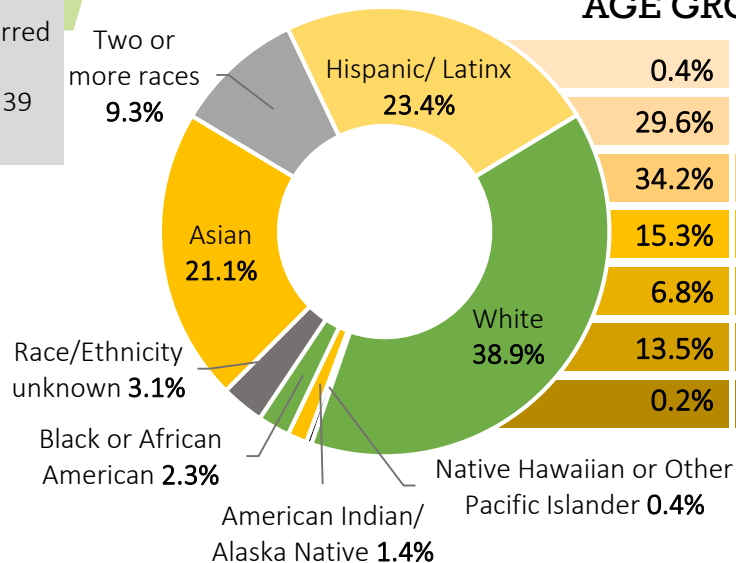

Golden West College Institutional Student Learning Outcomes (iSLO) Survey

This iSLO survey was completed by GWC alumni who graduated between 2012 and 2017. The survey focused on the knowledge that students gained during their time at GWC. This infographic is a representation of answers provided by 483 respondents.

WHAT ALUMNI ARE SAYING...

Percentage of respondents who "Strongly Agree" or "Agree" that they ...

WHAT ALUMNI DID AFTER GRADUATING GWC

Note. Top 5 universities that respondents transferred to: CSULB (70); CSUF (67); CSUDH (13); UCI (11); UCLA (7). Of the "Started working" respondents, 39 identified working in the Nursing field.

TOP 10 MAJORS

DEMOGRAPHIC PROFILE OF RESPONDENTS

GENDER

RACE/ETHNICITY

AGE GROUP

This survey was administered by GWC Office of Research, Planning, and Institutional Effectiveness in Summer 2018, via email, with data representing 6.5% of alumni contacted.