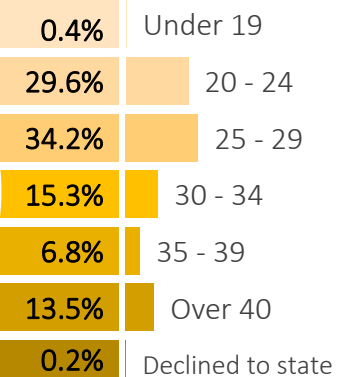

Golden West College Institutional Student Learning Outcomes (iSLO) Survey

This iSLO survey was completed by GWC alumni who graduated between 2012 and 2017. The survey focused on the knowledge that students gained during their time at GWC. This infographic is a representation of answers provided by 483 respondents.

WHAT ALUMNI ARE SAYING...

Percentage of respondents who "Strongly Agree" or "Agree" that they ...

WHAT ALUMNI DID AFTER GRADUATING GWC

Note. Top 5 universities that respondents transferred to: CSULB (70); CSUF (67); CSUDH (13); UCI (11); UCLA (7). Of the "Started working" respondents, 39 identified working in the Nursing field.

TOP 10 MAJORS

DEMOGRAPHIC PROFILE OF RESPONDENTS

GENDER

RACE/ETHNICITY

AGE GROUP

This survey was administered by GWC Office of Research, Planning, and Institutional Effectiveness in Summer 2018, via email, with data representing 6.5% of alumni contacted.