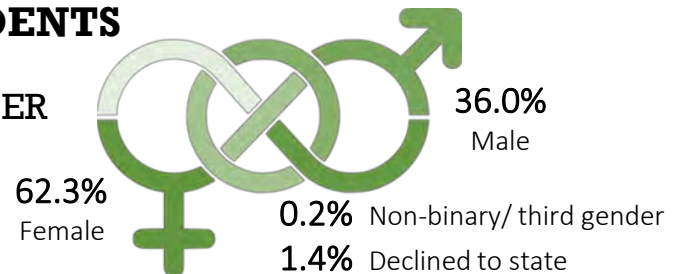

Golden West College Institutional Student Learning Outcomes (iSLO) Survey

This iSLO survey was completed by GWC alumni who graduated between 2012 and 2017. The survey focused on the knowledge that students gained during their time at GWC. This infographic is a representation of answers provided by 483 respondents.

WHAT ALUMNI ARE SAYING...

Percentage of respondents who "Strongly Agree" or "Agree" that they ...

WHAT ALUMNI DID AFTER GRADUATING GWC

Note. Top 5 universities that respondents transferred to: CSULB (70); CSUF (67); CSUDH (13); UCI (11); UCLA (7). Of the "Started working" respondents, 39 identified working in the Nursing field.

TOP 10 MAJORS

DEMOGRAPHIC PROFILE OF RESPONDENTS

GENDER

RACE/ETHNICITY

AGE GROUP

This survey was administered by GWC Office of Research, Planning, and Institutional Effectiveness in Summer 2018, via email, with data representing 6.5% of alumni contacted.